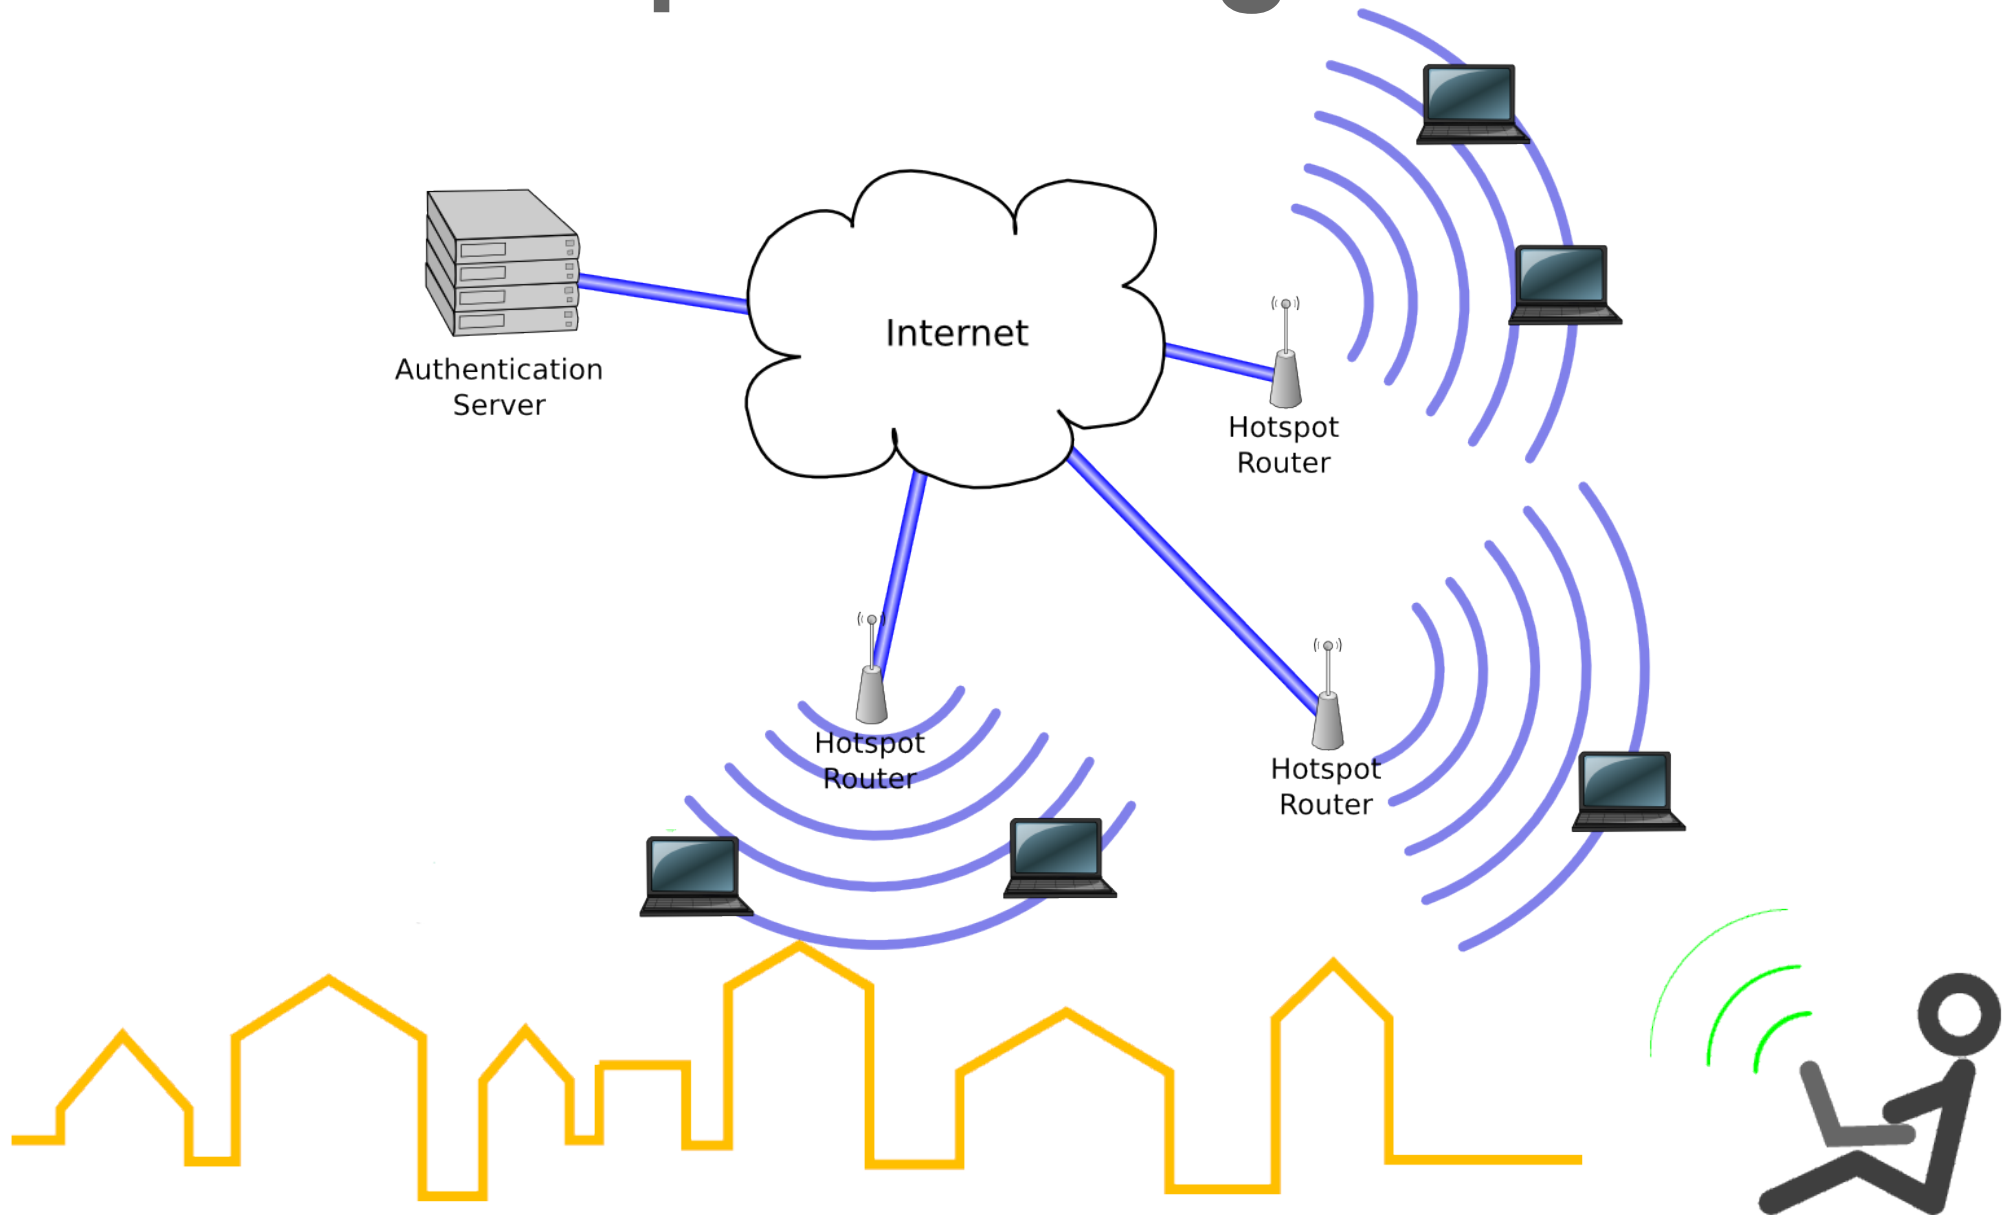

OTTAWA-GATINEAU

WiFi

www.ogwifi.ca

Architecture and Technology behind ogWifi

Simple View

<i>Components</i>	<i>Technology</i>
Deployed routers	Linksys WRT54GL
	OpenWRT
	WifiDog
Authentication server	Linux
	Apache/PHP
	WifiDog
	PostgreSQL

Simplified Diagram

Architecture

- Multiple hotspots, each has a wireless router
- One (or multiple) authentication server(s)
- Router monitors connections and redirects to appropriate captive portal page
- Authentication server verifies user's credentials
- Router allows unimpeded access to the net

WifiDog

Wifidog
A captive portal suite

- Software initiated by Ile Sans Fil, Montréal
- PHP-based authentication server
- Includes a captive portal for Linux-based routers
- Open source : <http://www.wifidog.org>
- Provides login page, hotspot map, administrative tools