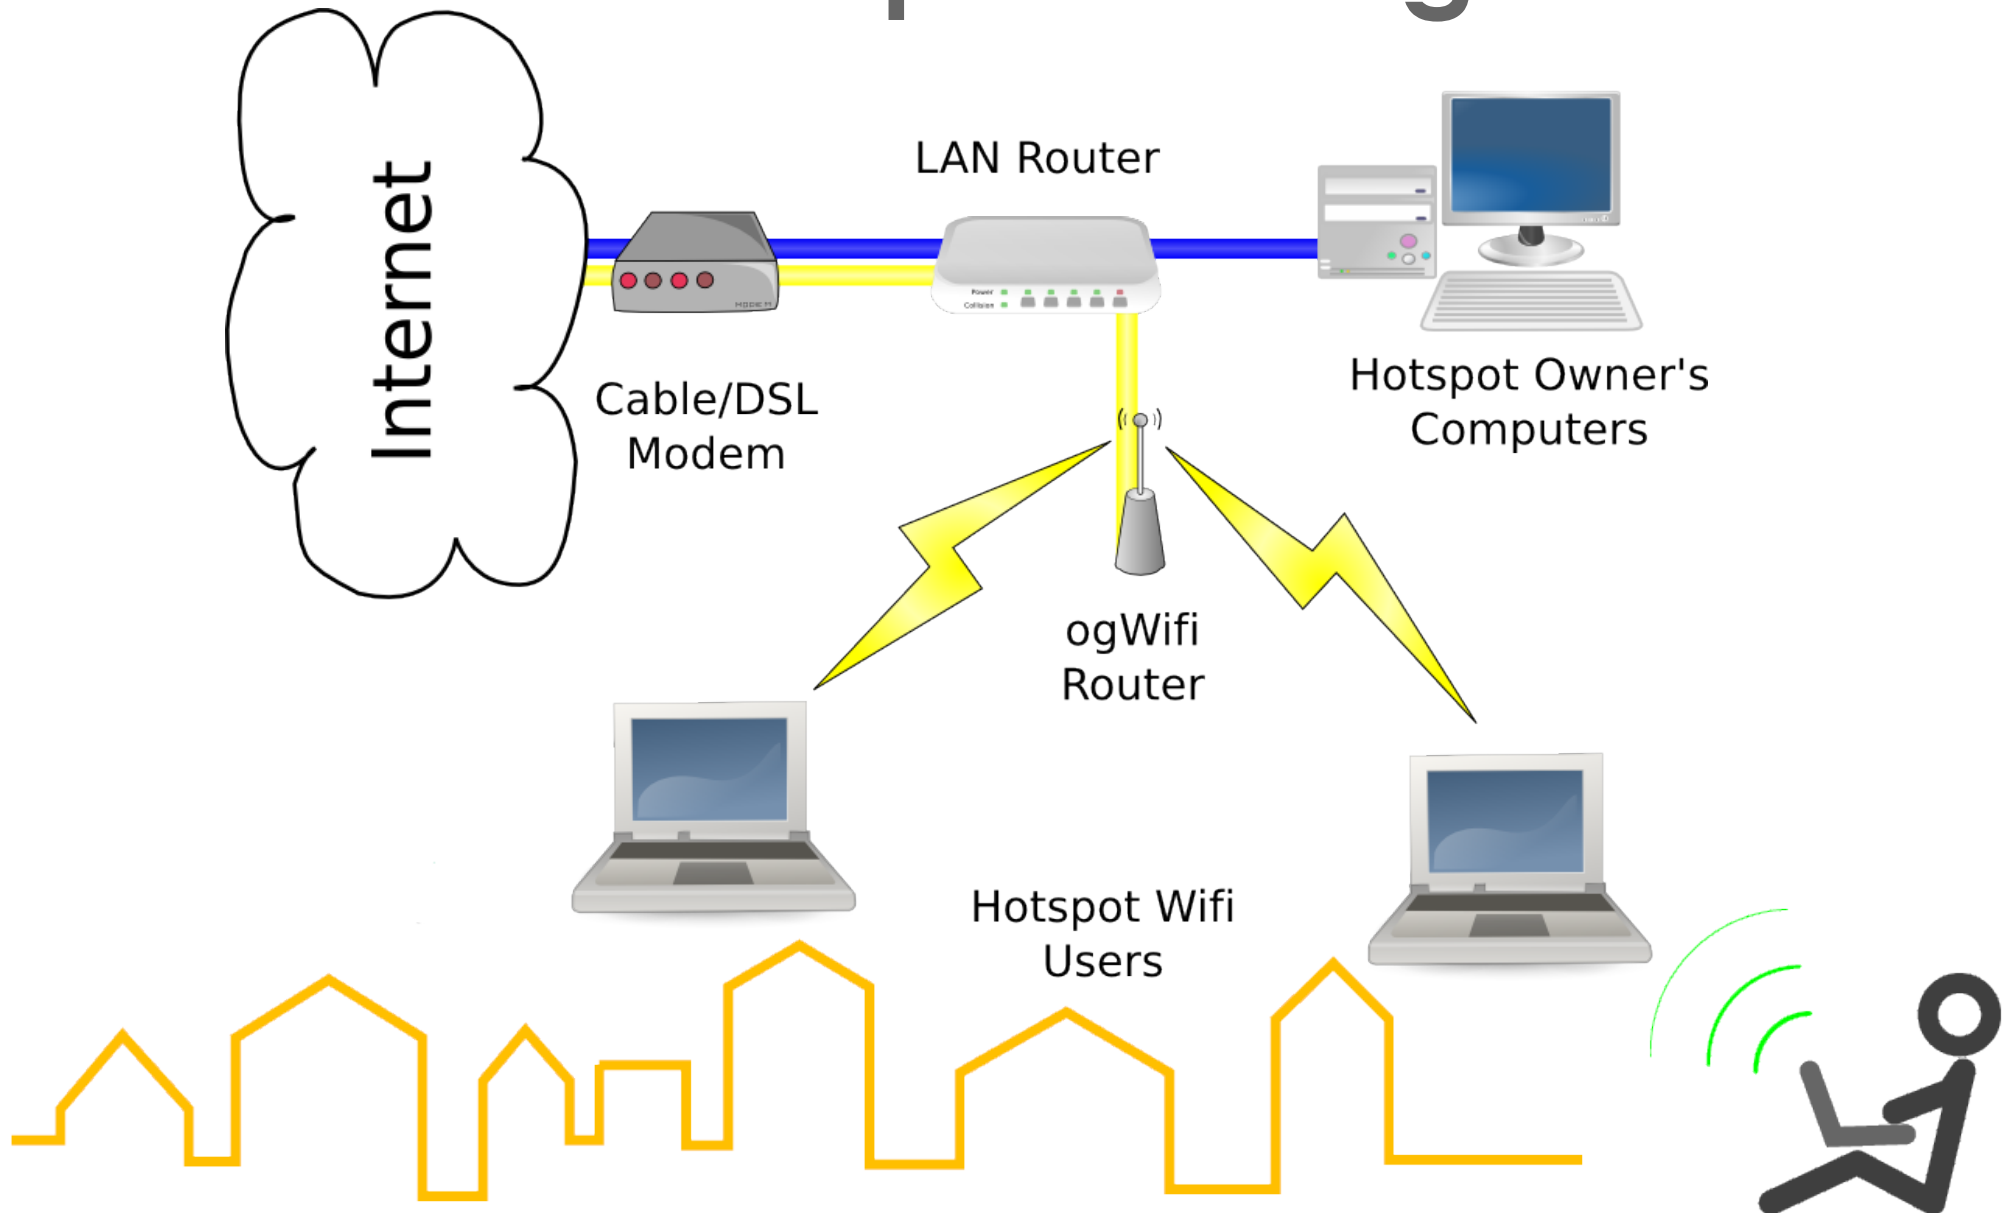

Preferred Hotspot Configuration